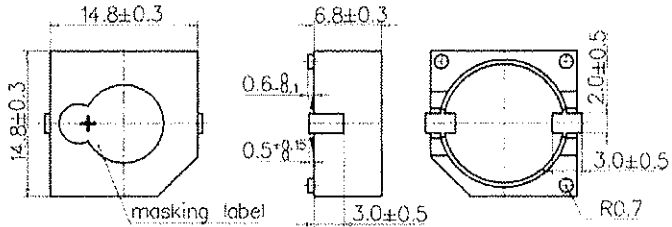

**Product Data Sheet**

**Part No. PT-1507 Washable Reflow Type (SMD)**

PT-1507

14.8 × 14.8 × 6.8

**DIMENSIONS**

Type	Unit	PT-1507
Color		Black
Rated Voltage	(V)	12
Operating Voltage	(V)	1~20
Current Consumption	(mA)	< or = 31
Capacitance at 120 Hz	(pF)	15000±30%
Sound Output (Min)	(dB)	> or = 85
Resonance Frequency	(Hz)	5000±500
Operating Temp	(C)	-20~+70
Storage Temp	(C)	-30~+80
Weight	(g)	2
Dimension	mm	14.8 x 14.8 x 6.8
*Value applying at rated voltage		
*distance for measurement 10cm		